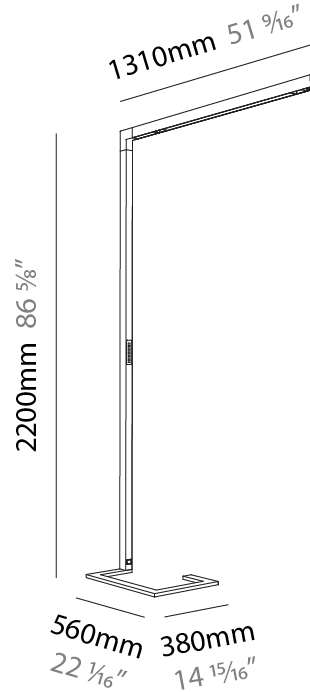

PROJECT
TYPE
SPECIFIER
QUANTITY
DATE

HYPRO-F 90 PORTABLE

A340002-

base number	Color	Finishes	Finishes	Finishes	Finishes	Finishes	Diffuser
	Temperature						

1. To build a product code in our configurator select the specify button on the base model # product page
2. To build a manual product code on this datasheet choose from the options listed below in blue font and add the suffix to the base model #

GENERAL

Series: Hypro
Subseries: Hypro-F 90
Brand: Prolicht
Division: Architectural
Mounting Type: Portable
Mounting Location: Floor
Subcategory: Floor

PHYSICAL

Shape: Abstract
Length (mm): 1310
Length (in): 51 9/16
Width (mm): 380
Width (in): 14 15/16
Height (mm): 2200
Height (in): 86 5/8
Light Distribution: Direct
Diffuser: PMMA - Micro-prism / Rico
Fixture Finish: ANA / SSR / BKV / CWI / CRY / HAB / MSR / UFT / ITA / RUA / OGR / FTG / MYG / RWR / LOD / PUS / FRO / FUP / KIA / POP / BLS / SPG / MEY / GOH / GUM / CHC / COM / ABZ / JAG / OBR / MOS / ROR
Fixture Material: Aluminum Die Cast

ELECTRICAL

Lamp Type: LED (Zhaga Standard)
Input Wattage (W): 67
Total Output Wattage (W): 60.9
Driver Included: Yes
Driver Location: Integrated
Input Voltage (V): 120 - 277

LED

Color Temperature (°K): 3000 / 4000
Max. Delivered Lumen (lm): 4068 / 4275
CRI: >90 CRI

OPTICAL

RATINGS AND CERTIFICATIONS

Certified By: Certified for North American Standards
IP rating: IP20