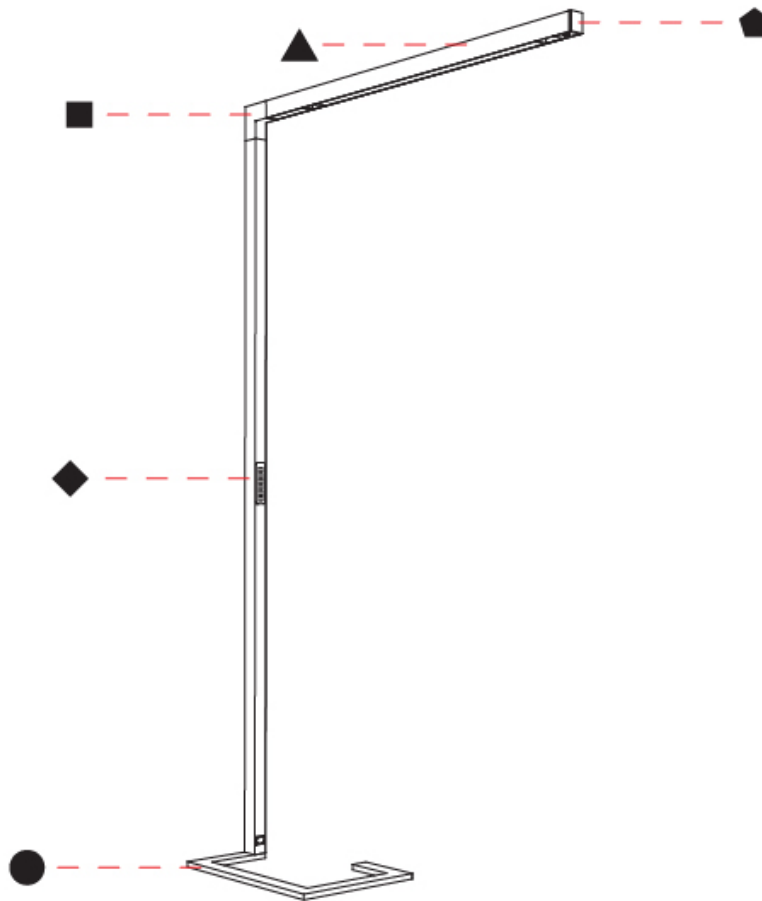

HYPRO-F 90 PORTABLE

A340002-

PROJECT

TYPE

SPECIFIER

QUANTITY

DATE

A